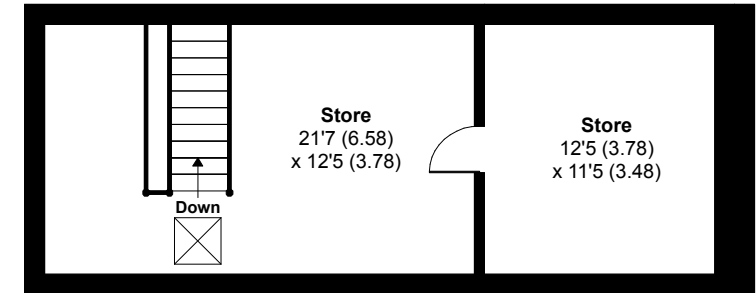

St. Ewe, Near Heligan, PL26 6EY

Approximate Area = 2537 sq ft / 235.6 sq m

For identification only - Not to scale

FIRST FLOOR 1

FIRST FLOOR 2

GROUND FLOOR