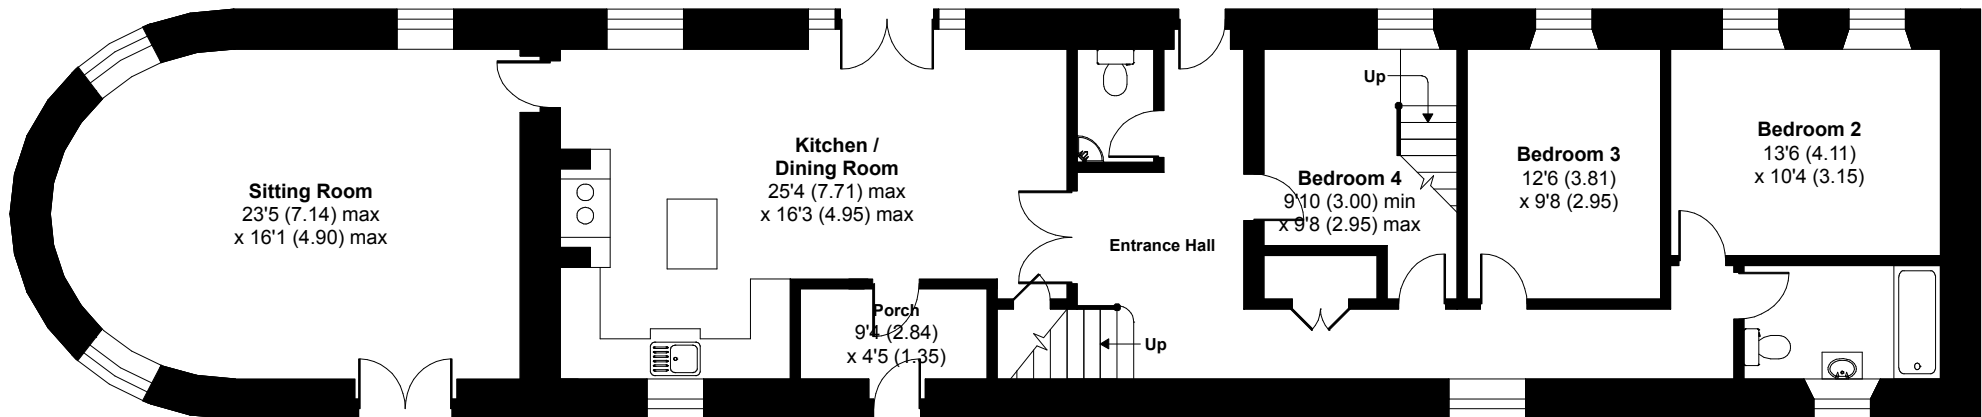

St. Ewe, Near Heligan, PL26 6EY

Approximate Area = 2537 sq ft / 235.6 sq m

For identification only - Not to scale

FIRST FLOOR 1

FIRST FLOOR 2

GROUND FLOOR