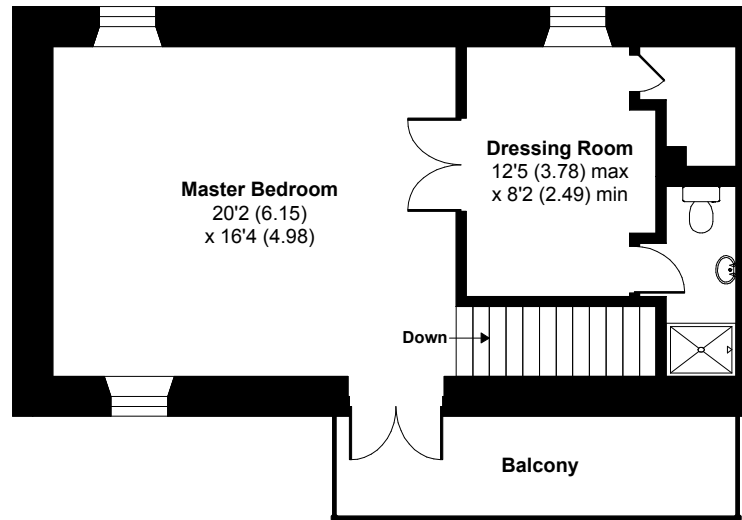

St. Ewe, Near Heligan, PL26 6EY

Approximate Area = 2537 sq ft / 235.6 sq m

For identification only - Not to scale

FIRST FLOOR 1

FIRST FLOOR 2

GROUND FLOOR